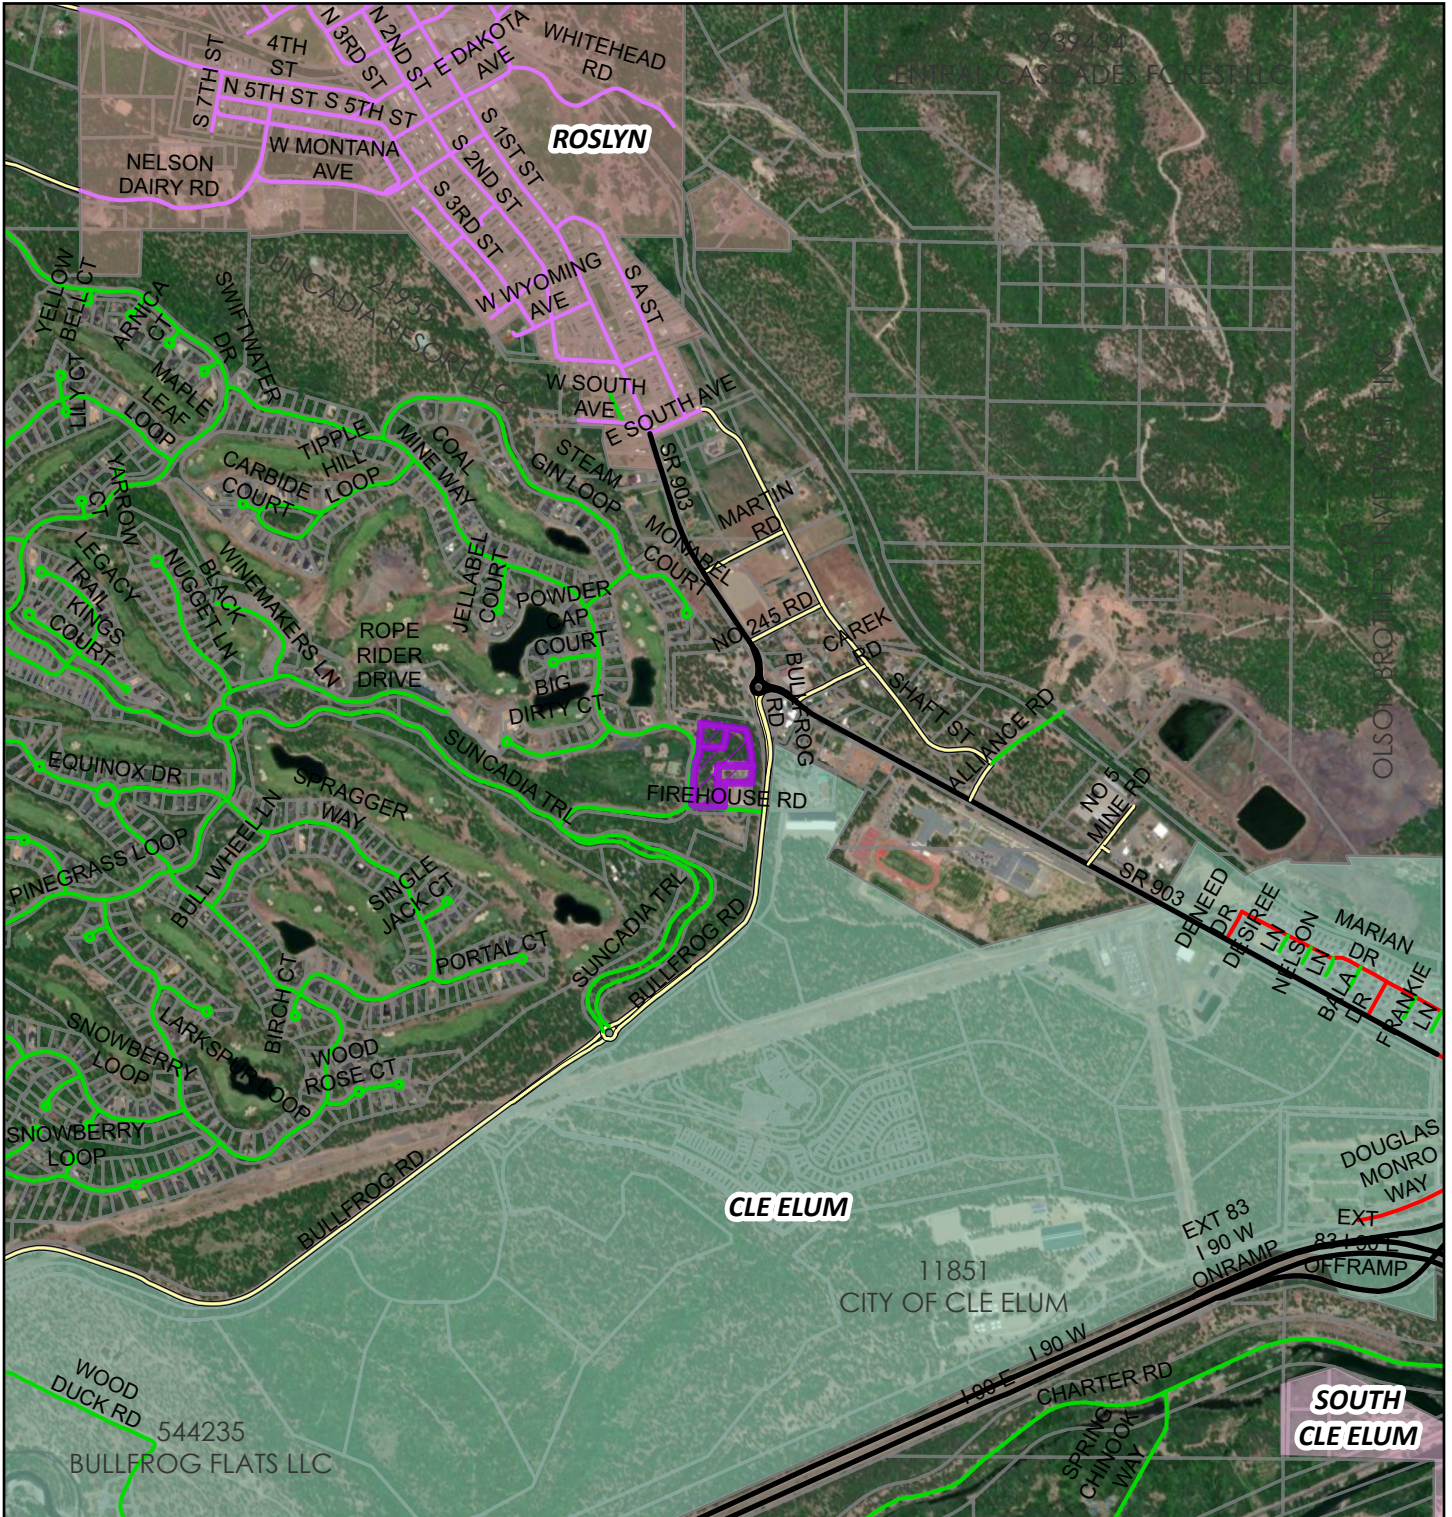

# BL-26-00008 Suncadia Ph. 1 Div. 3

## Vicinity View

Vantor

2026

Coordinate System: NAD 1983 StatePlane Washington South FIPS 4602 Feet

0 500 1,000  
Feet

0 310 620  
Meters